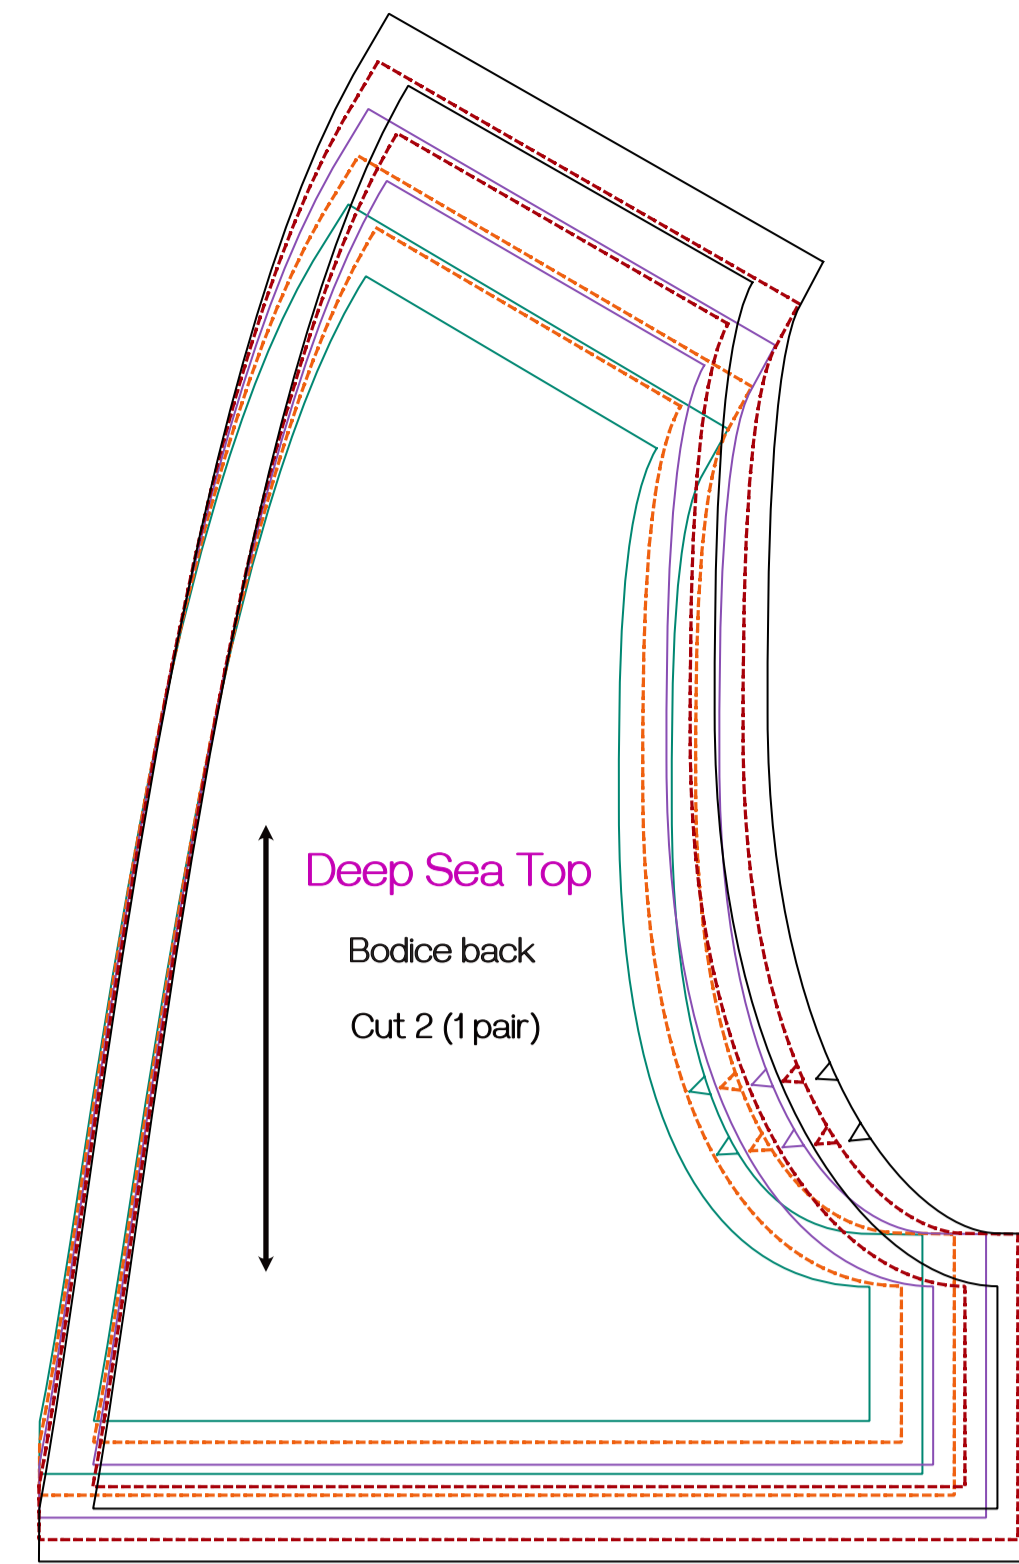

DEEP SEA TOP
SEWING PATTERN

Key	
	92 18-24M
	98 2-3Y
	104 3-4Y
	110 4-5Y
	116 5-6Y

For instructions and measurements charts visit www.midnightsewer.com