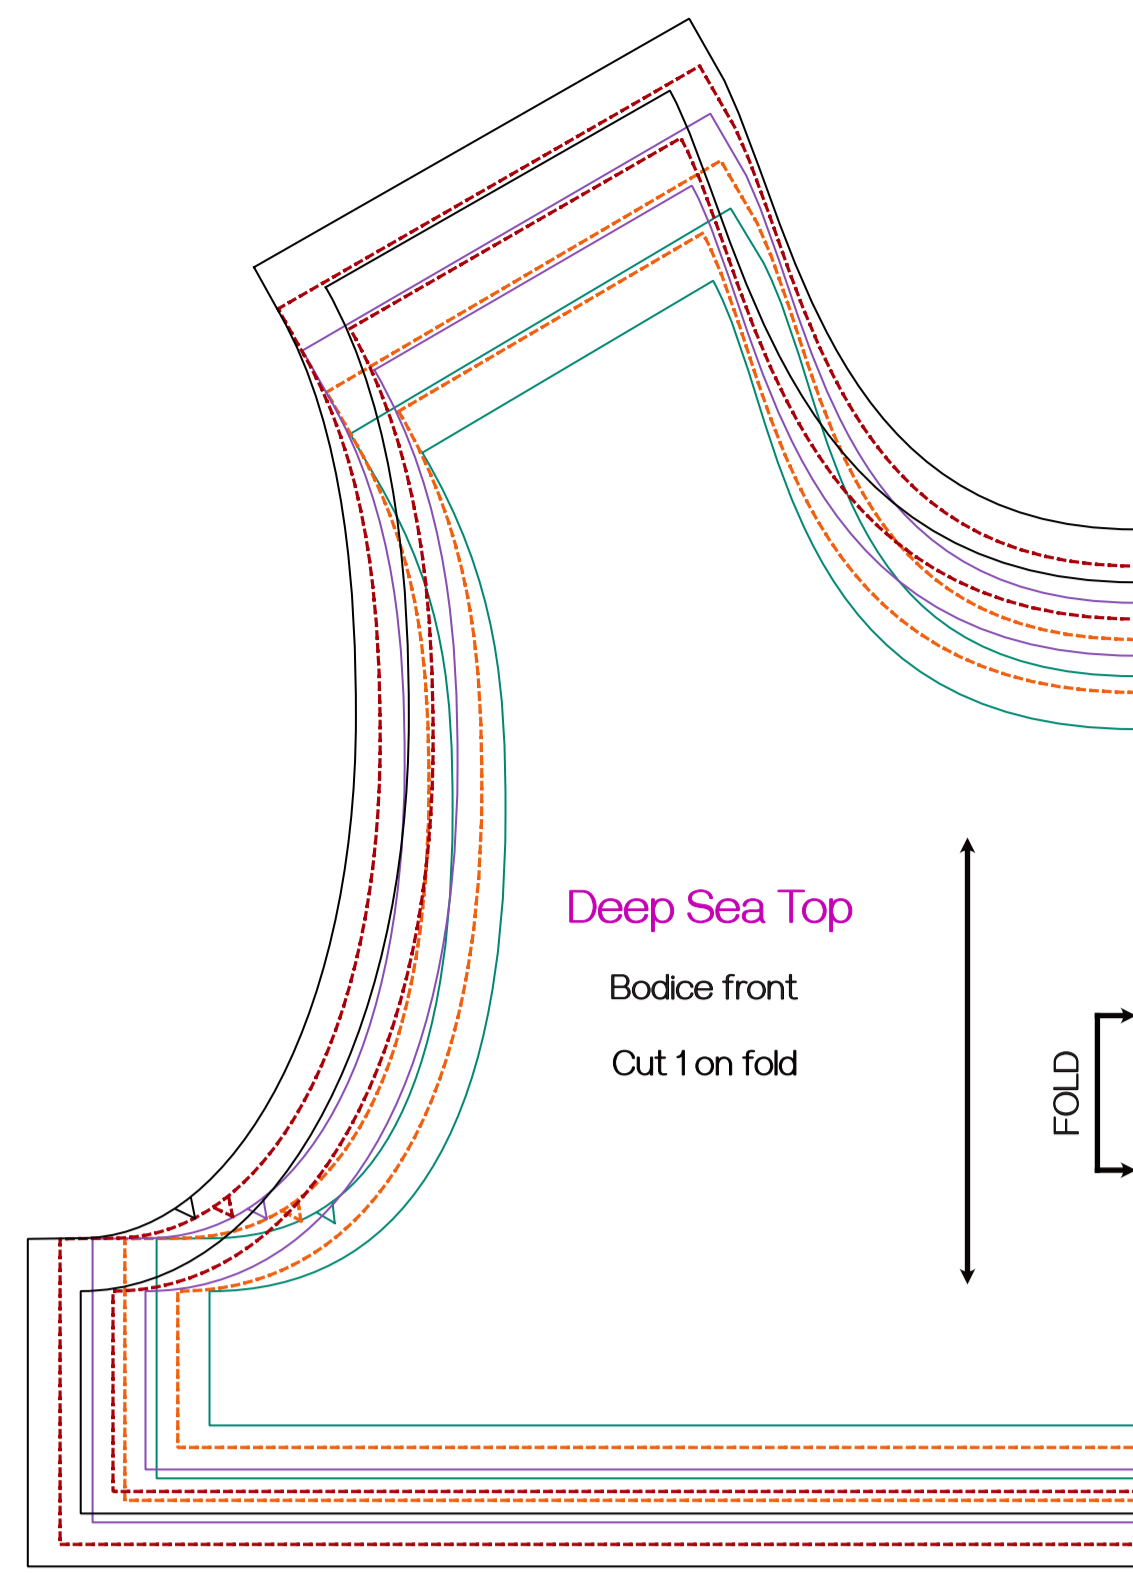

DEEP SEA TOP
SEWING PATTERN

Key	
	92 18-24M
	98 2-3Y
	104 3-4Y
	110 4-5Y
	116 5-6Y

For instructions and measurements charts visit www.midnightsewer.com