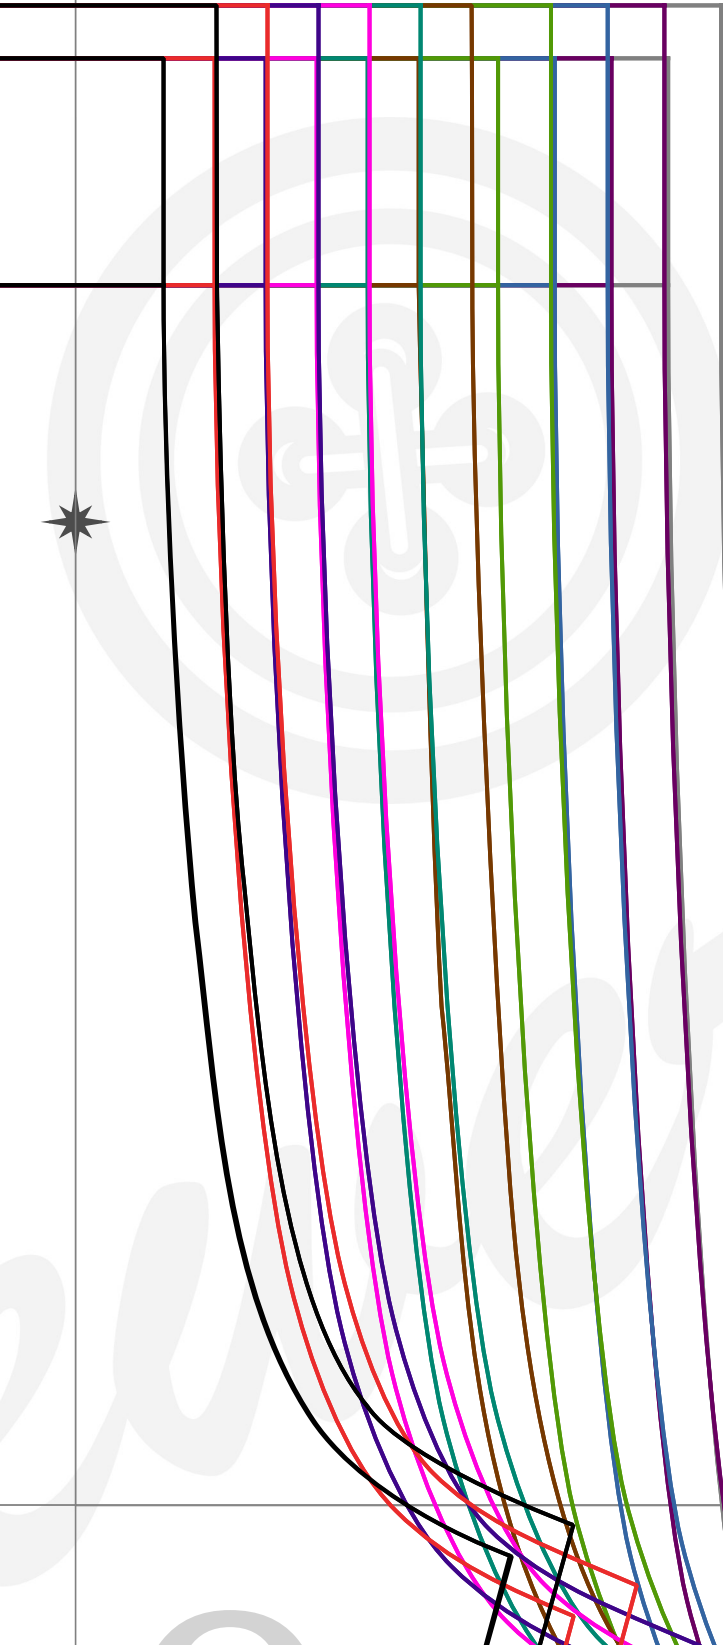

1

DEEP SEA SHORTS

KEY:

	12-18M 86
	18-24M 92
	2-3Y 98
	3-4Y 104
	4-5Y 110
	5-6Y 116
	6-7Y 122
	7-8Y 128
	8-9Y 134
	9-10Y 140

Test square
50x50mm

You will also need 2.5cm elastic and 6cm jersey strips for ruffles.

For more information visit www.midnightsewer.com

FOLD

Deep Sea Shorts

Back

Cut 2 (1 pair)

3

FOLD

Deep Sea Shorts

Front

Cut 2 (1 pair)

4

5

Deep Sea Shorts

Pocket

Cut 4 (2 pairs)

6