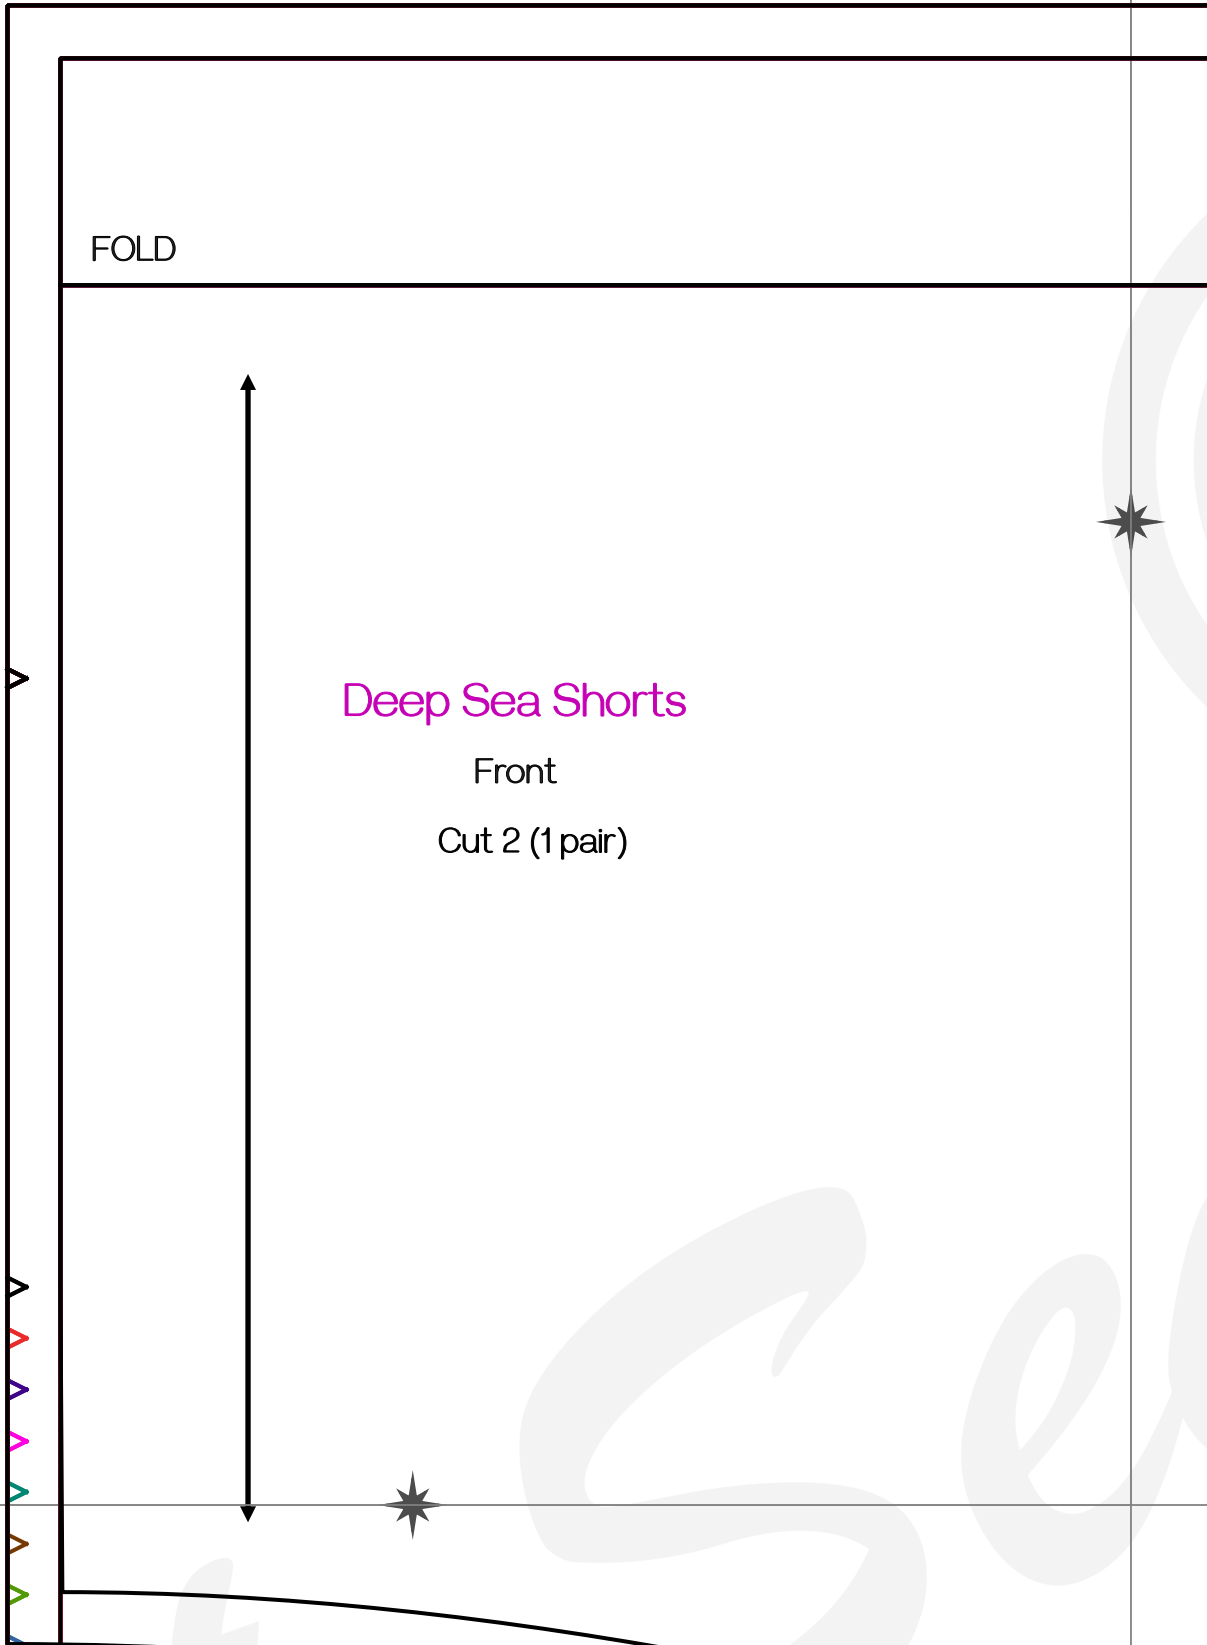

1

DEEP SEA SHORTS

KEY:

	12-18M 86
	18-24M 92
	2-3Y 98
	3-4Y 104
	4-5Y 110
	5-6Y 116
	6-7Y 122
	7-8Y 128
	8-9Y 134
	9-10Y 140

Test square
50x50mm

You will also need 2.5cm elastic and 6cm jersey strips for ruffles.

For more information visit www.midnightsewer.com

FOLD

Deep Sea Shorts

Back

Cut 2 (1 pair)

3

FOLD

Deep Sea Shorts

Front

Cut 2 (1 pair)

4

5

Deep Sea Shorts

Pocket

Cut 4 (2 pairs)

6