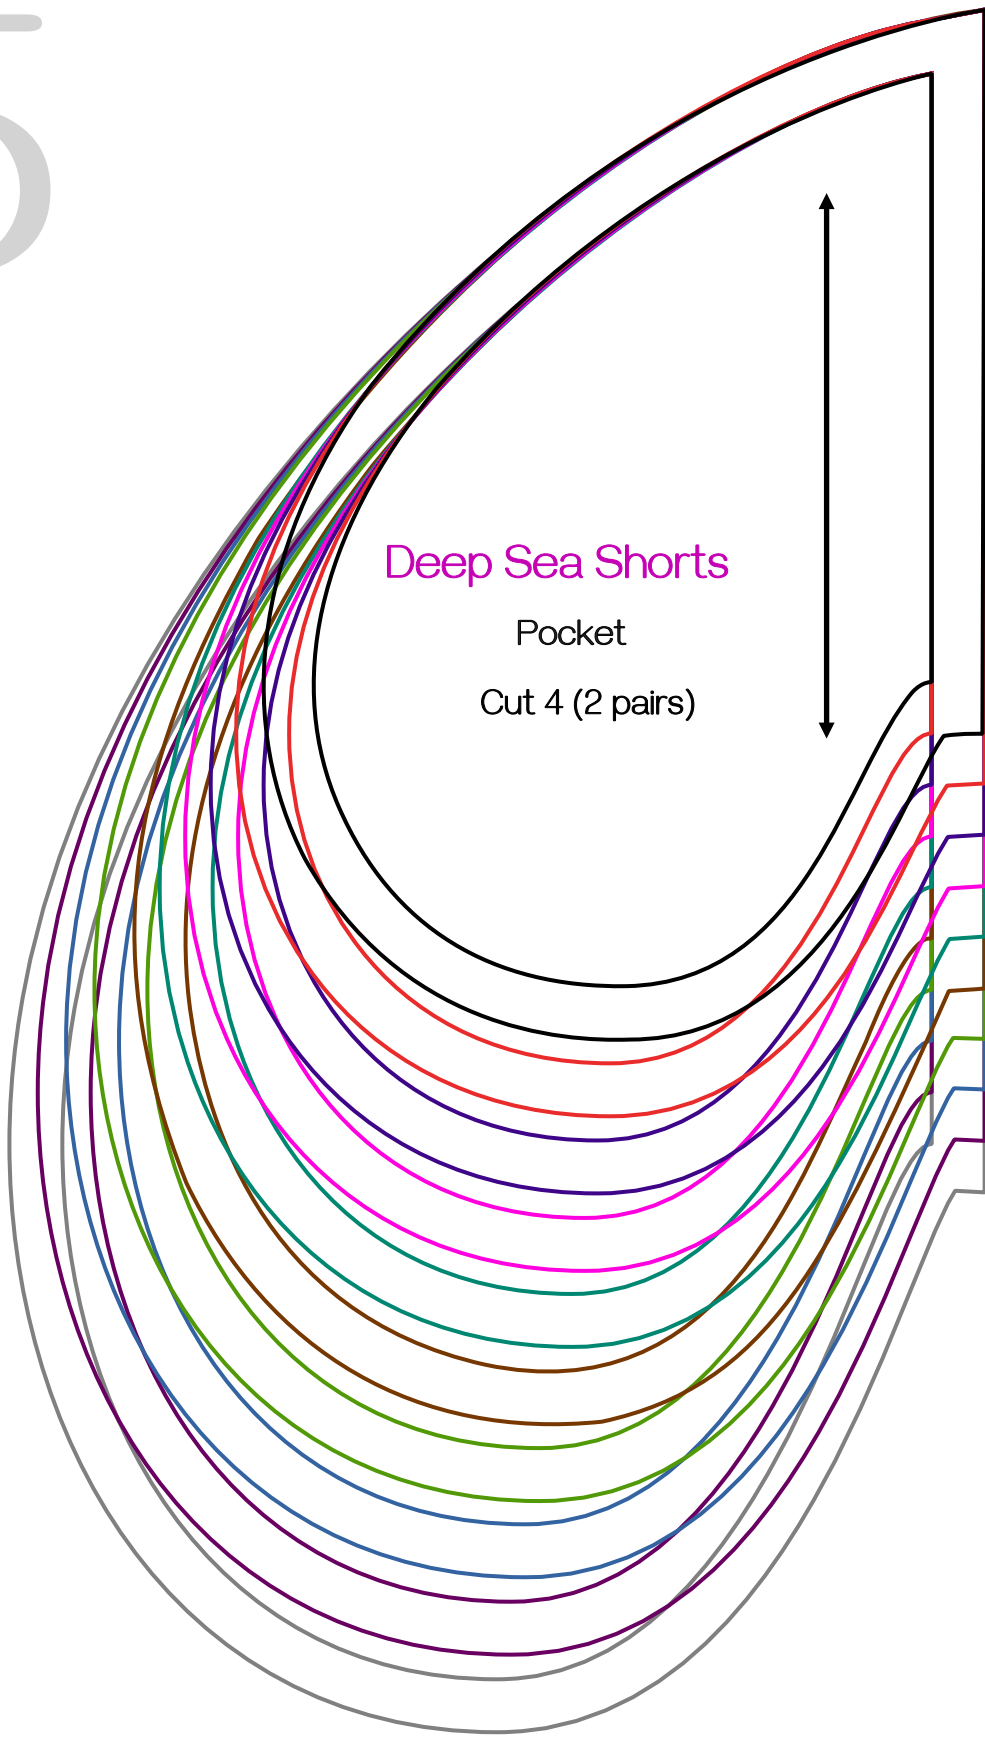

1

DEEP SEA SHORTS

KEY:

	12-18M 86
	18-24M 92
	2-3Y 98
	3-4Y 104
	4-5Y 110
	5-6Y 116
	6-7Y 122
	7-8Y 128
	8-9Y 134
	9-10Y 140

Test square
50x50mm

You will also need 2.5cm elastic and 6cm jersey strips for ruffles.

For more information visit www.midnightsewer.com

FOLD

Deep Sea Shorts

Back

Cut 2 (1 pair)

3

FOLD

Deep Sea Shorts

Front

Cut 2 (1 pair)

4

5

Deep Sea Shorts

Pocket

Cut 4 (2 pairs)

6