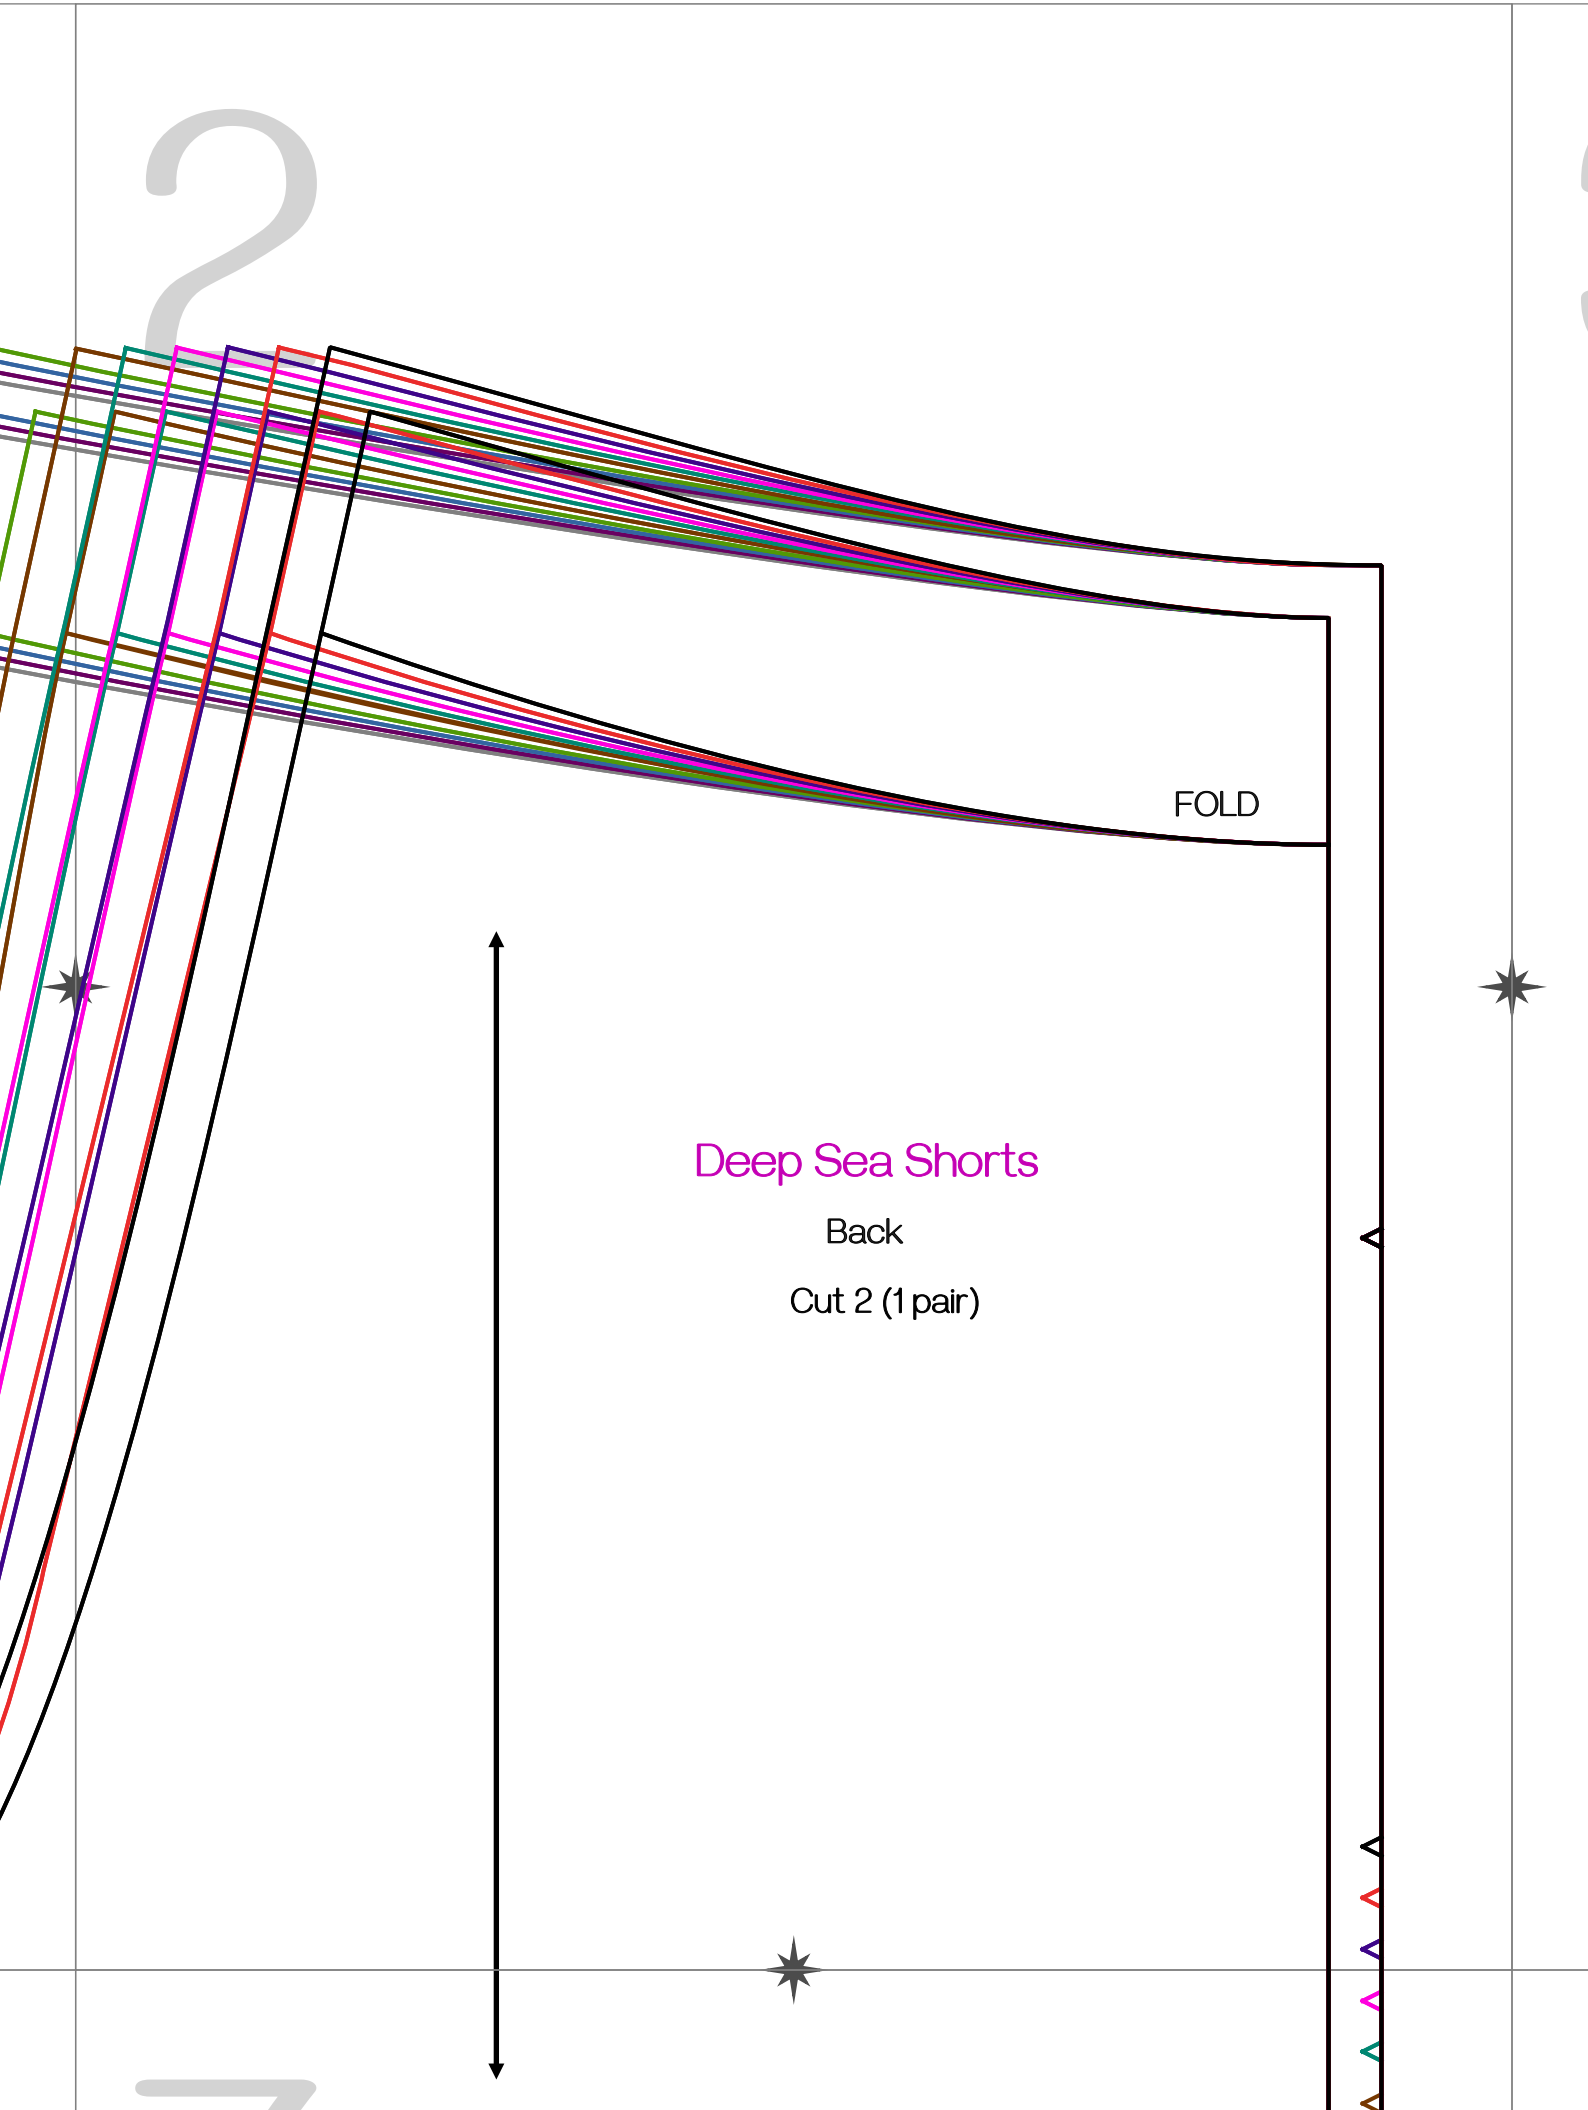

1

DEEP SEA SHORTS

KEY:

	12-18M 86
	18-24M 92
	2-3Y 98
	3-4Y 104
	4-5Y 110
	5-6Y 116
	6-7Y 122
	7-8Y 128
	8-9Y 134
	9-10Y 140

Test square
50x50mm

You will also need 2.5cm elastic and 6cm jersey strips for ruffles.

For more information visit www.midnightsewer.com

FOLD

Deep Sea Shorts

Back

Cut 2 (1 pair)

3

FOLD

Deep Sea Shorts

Front

Cut 2 (1 pair)

4

5

Deep Sea Shorts

Pocket

Cut 4 (2 pairs)

6