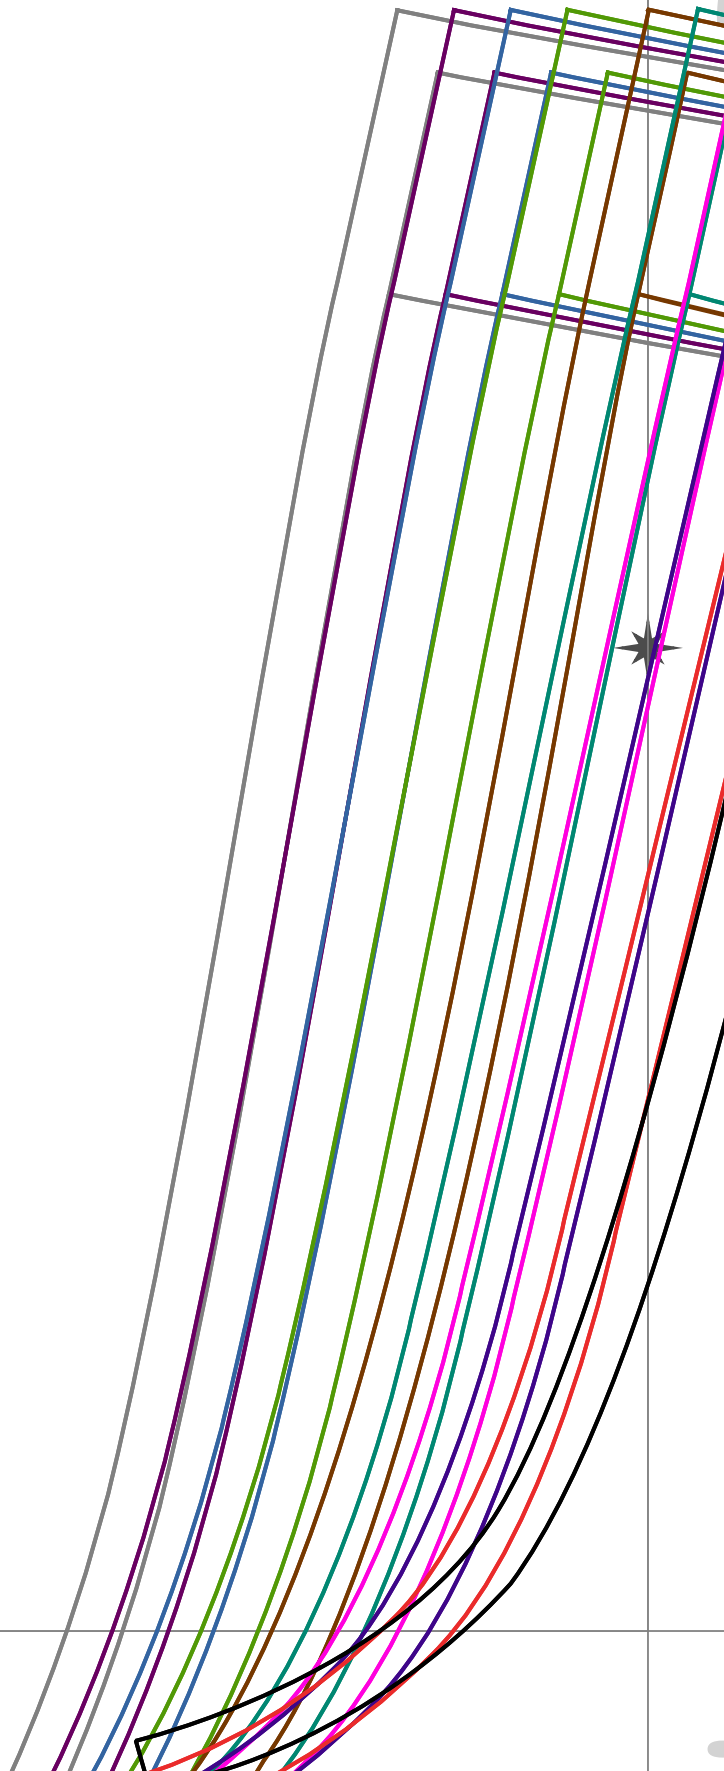

1

DEEP SEA SHORTS

KEY:

	12-18M 86
	18-24M 92
	2-3Y 98
	3-4Y 104
	4-5Y 110
	5-6Y 116
	6-7Y 122
	7-8Y 128
	8-9Y 134
	9-10Y 140

Test square
50x50mm

You will also need 2.5cm elastic and 6cm jersey strips for ruffles.

For more information visit www.midnightsewer.com

FOLD

Deep Sea Shorts

Back

Cut 2 (1 pair)

3

FOLD

Deep Sea Shorts

Front

Cut 2 (1 pair)

4

5

Deep Sea Shorts

Pocket

Cut 4 (2 pairs)

6