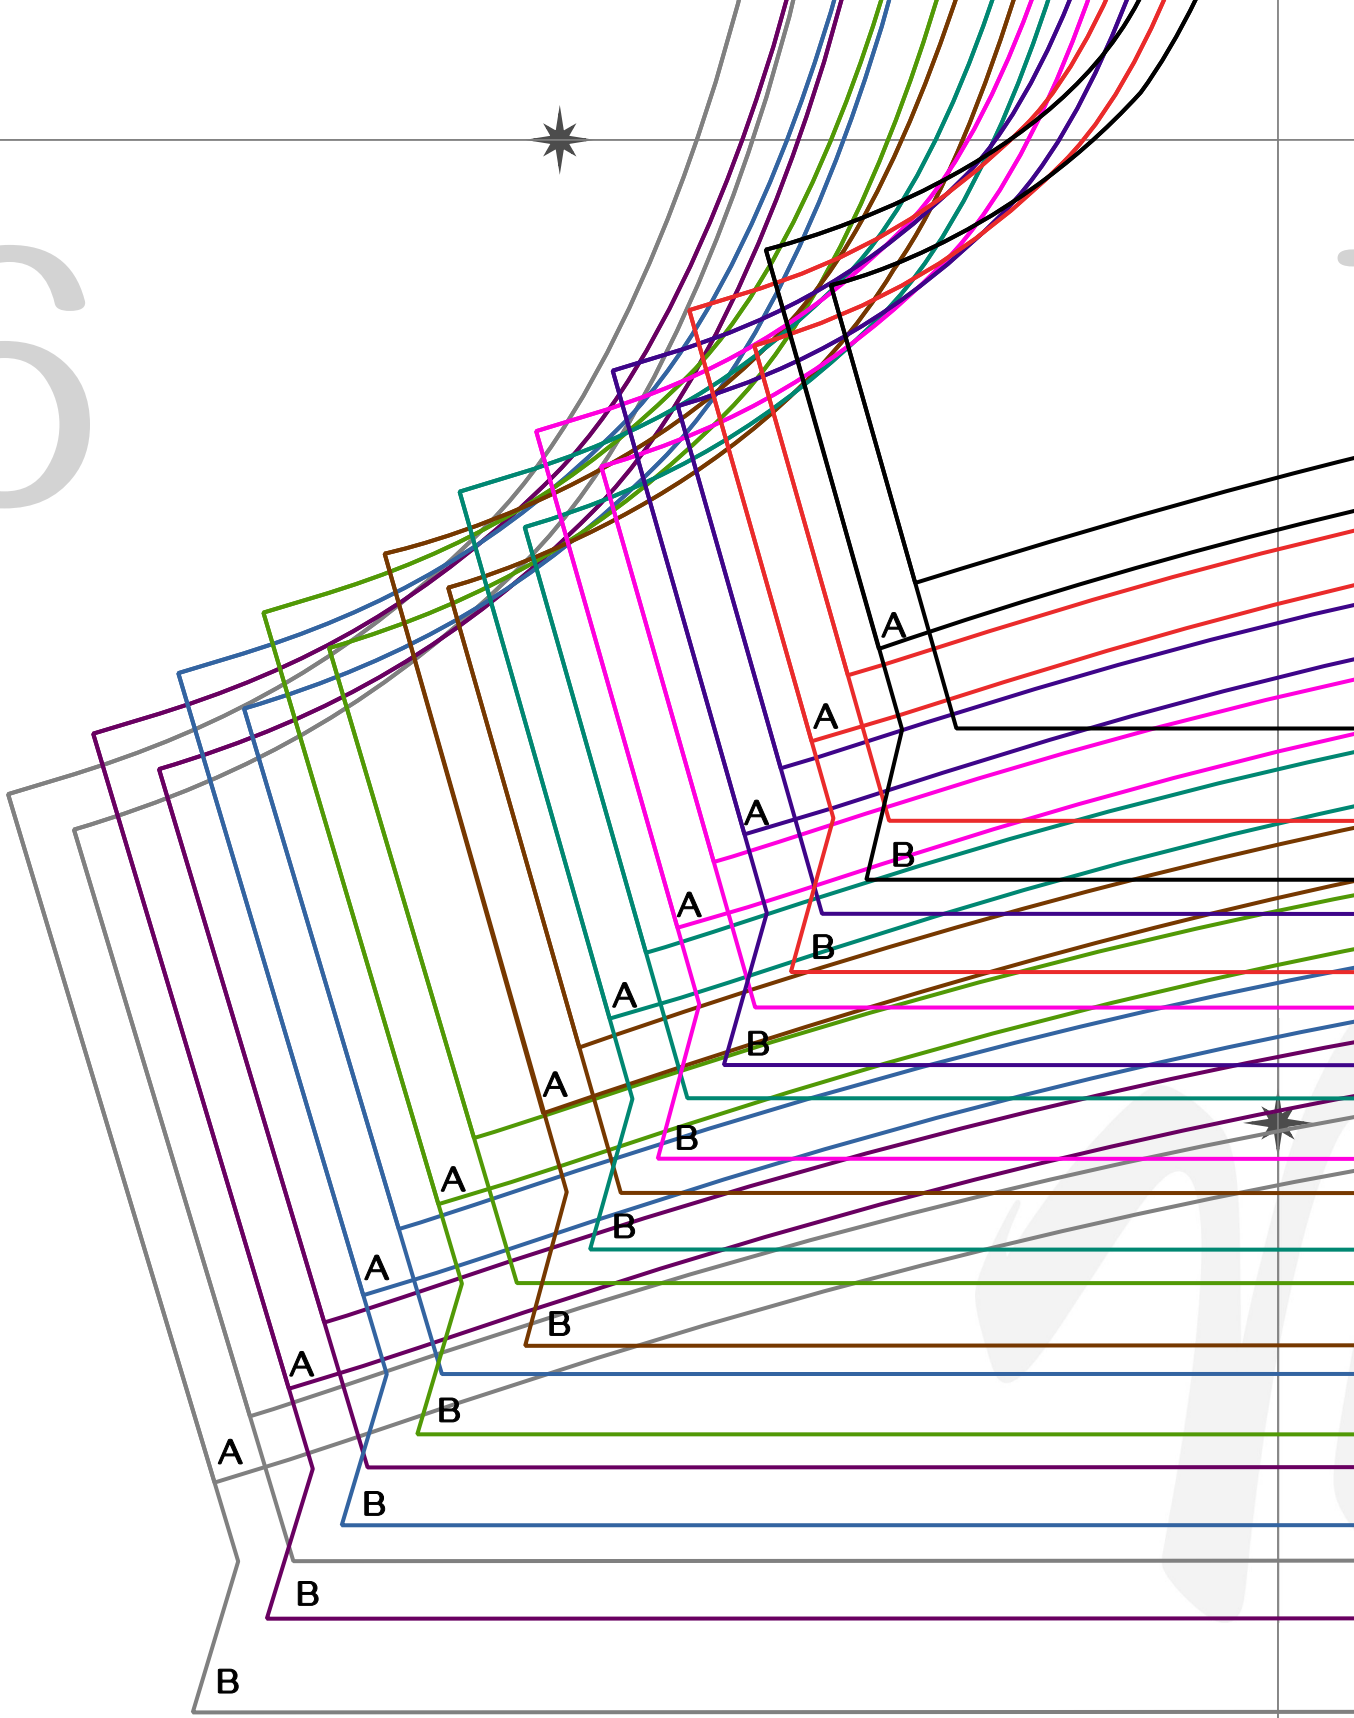

1

DEEP SEA SHORTS

KEY:

	12-18M 86
	18-24M 92
	2-3Y 98
	3-4Y 104
	4-5Y 110
	5-6Y 116
	6-7Y 122
	7-8Y 128
	8-9Y 134
	9-10Y 140

Test square
50x50mm

You will also need 2.5cm elastic and 6cm jersey strips for ruffles.

For more information visit www.midnightsewer.com

FOLD

Deep Sea Shorts

Back

Cut 2 (1 pair)

3

FOLD

Deep Sea Shorts

Front

Cut 2 (1 pair)

4

5

Deep Sea Shorts

Pocket

Cut 4 (2 pairs)

6