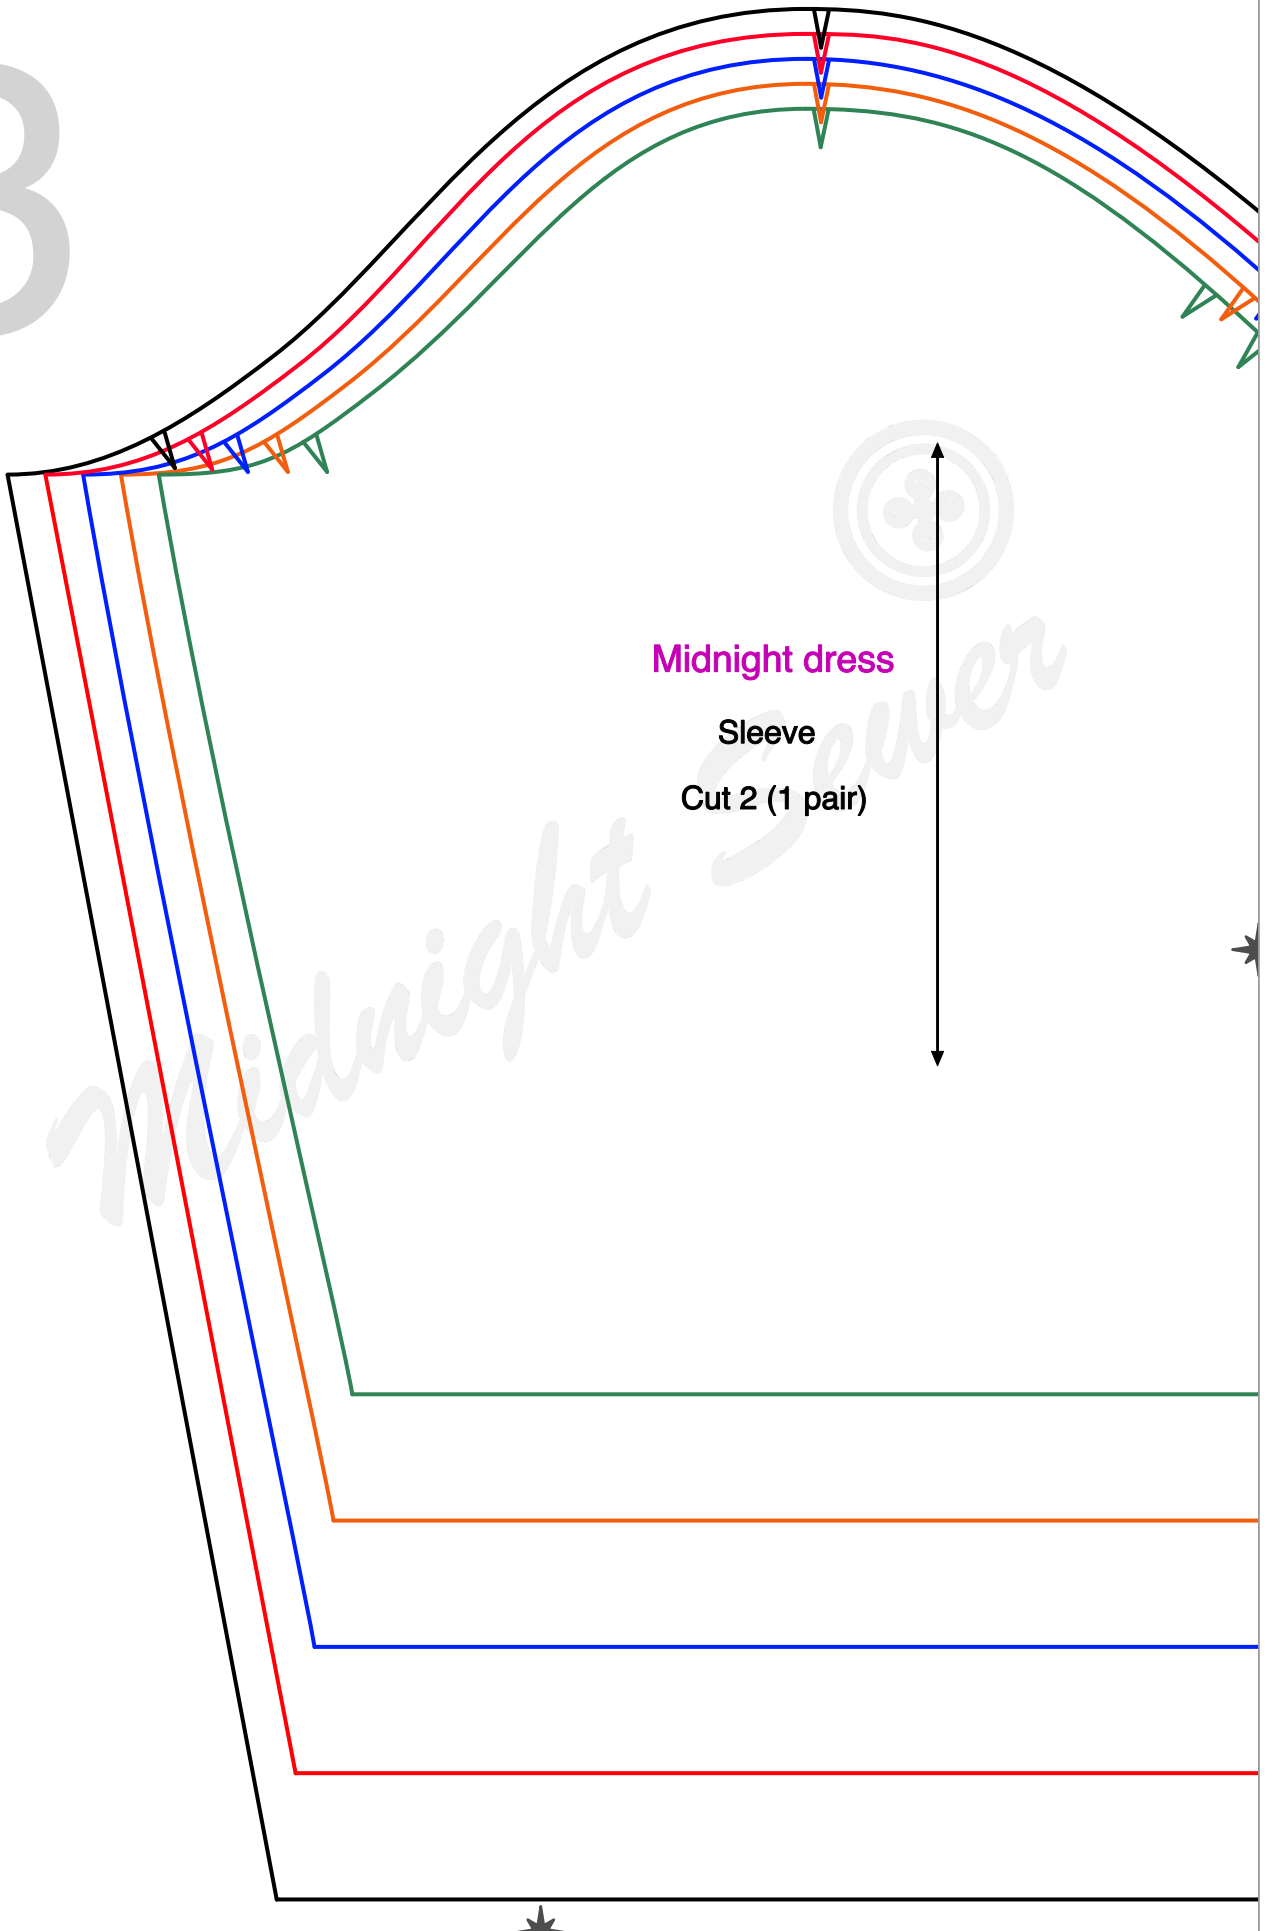

# 1

Test square  
50x50mm

Seam allowances: No seam allowances added

KEY:

	0-1 month (56)
	0-3 months (62)
	3-6 months (68)
	6-9 months (74)
	9-12 months (80)

# 2

3

Midnight dress

Sleeve

Cut 2 (1 pair)

4

*Midnight Sewer*