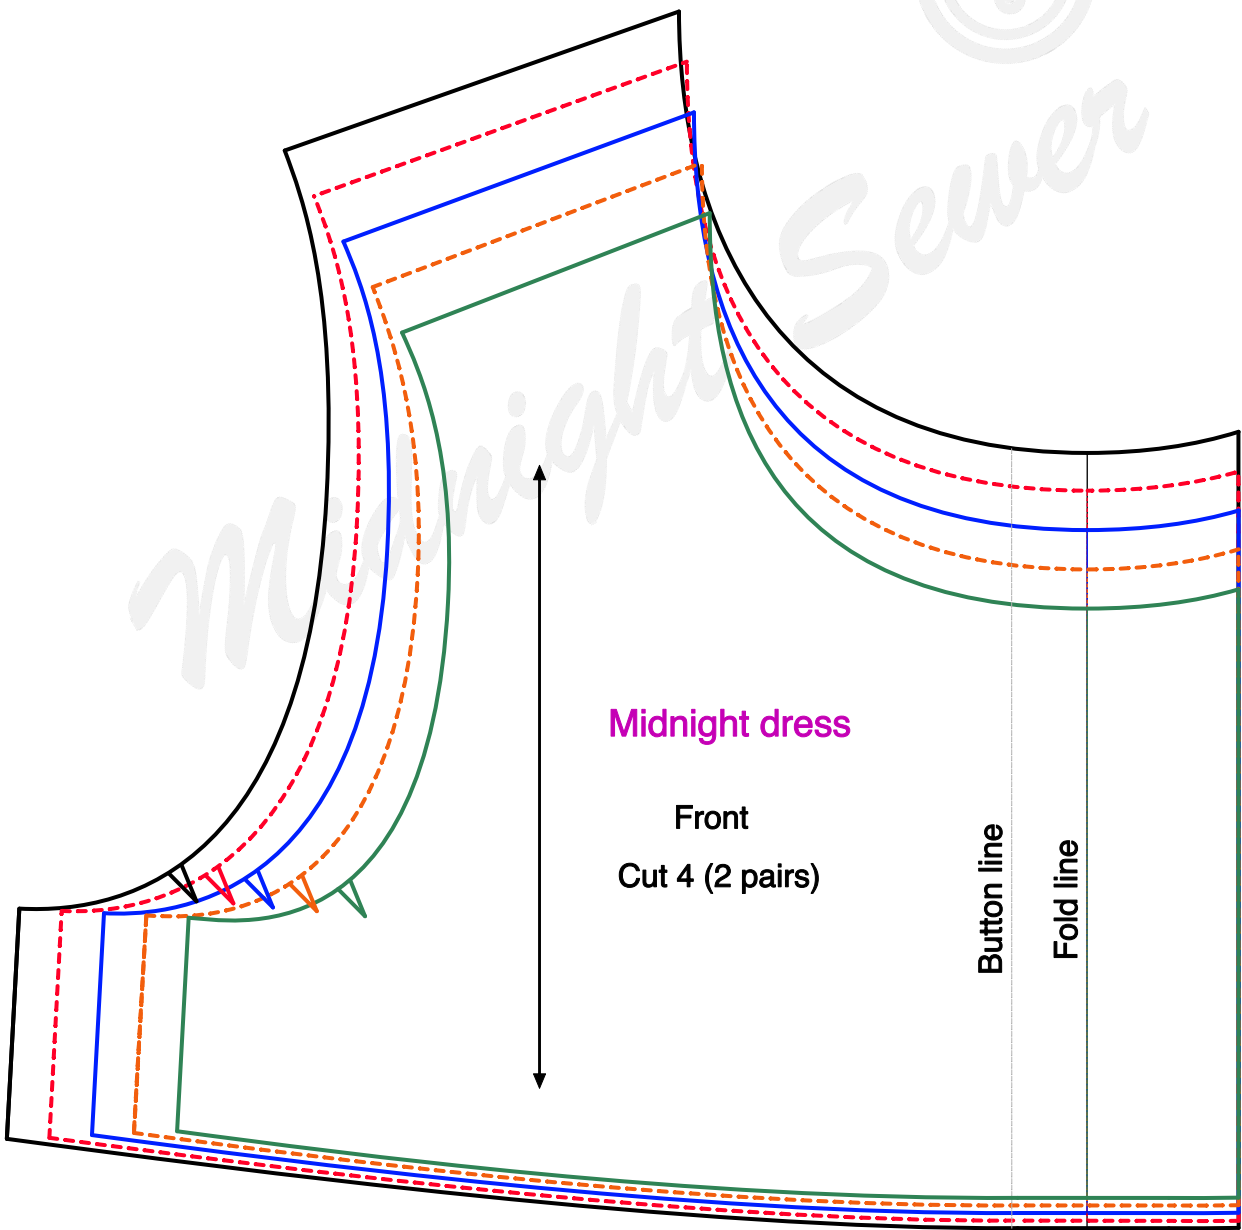

# 1

Test square  
50x50mm

Seam allowances: No seam allowances added

KEY:

	0-1 month (56)
	0-3 months (62)
	3-6 months (68)
	6-9 months (74)
	9-12 months (80)

# 2

3

Midnight dress

Sleeve

Cut 2 (1 pair)

4

*Midnight Sewer*