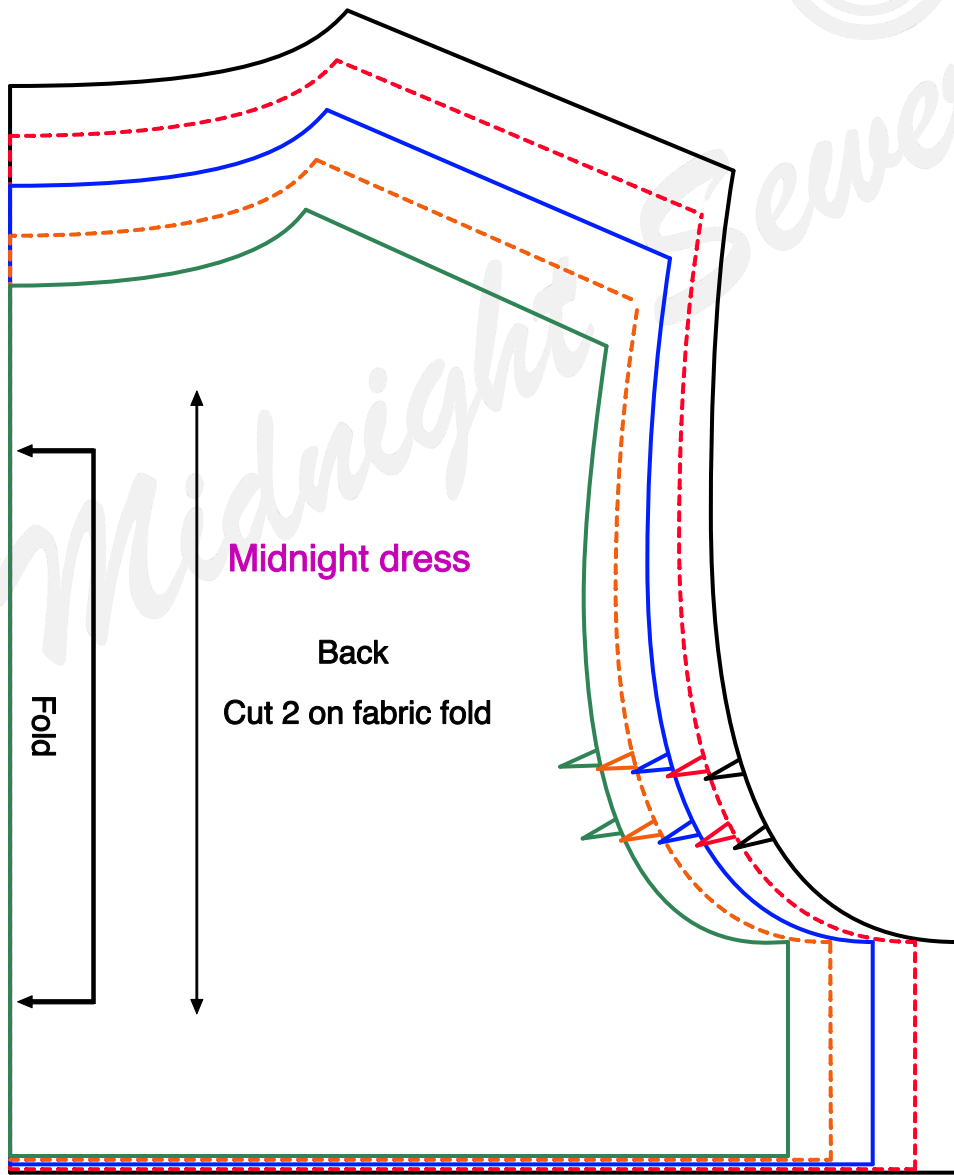

# 1

Test square  
50x50mm

Seam allowances: No seam allowances added

KEY:

	0-1 month (56)
	0-3 months (62)
	3-6 months (68)
	6-9 months (74)
	9-12 months (80)

# 2

3

Midnight dress

Sleeve

Cut 2 (1 pair)

4

*Midnight Sewer*